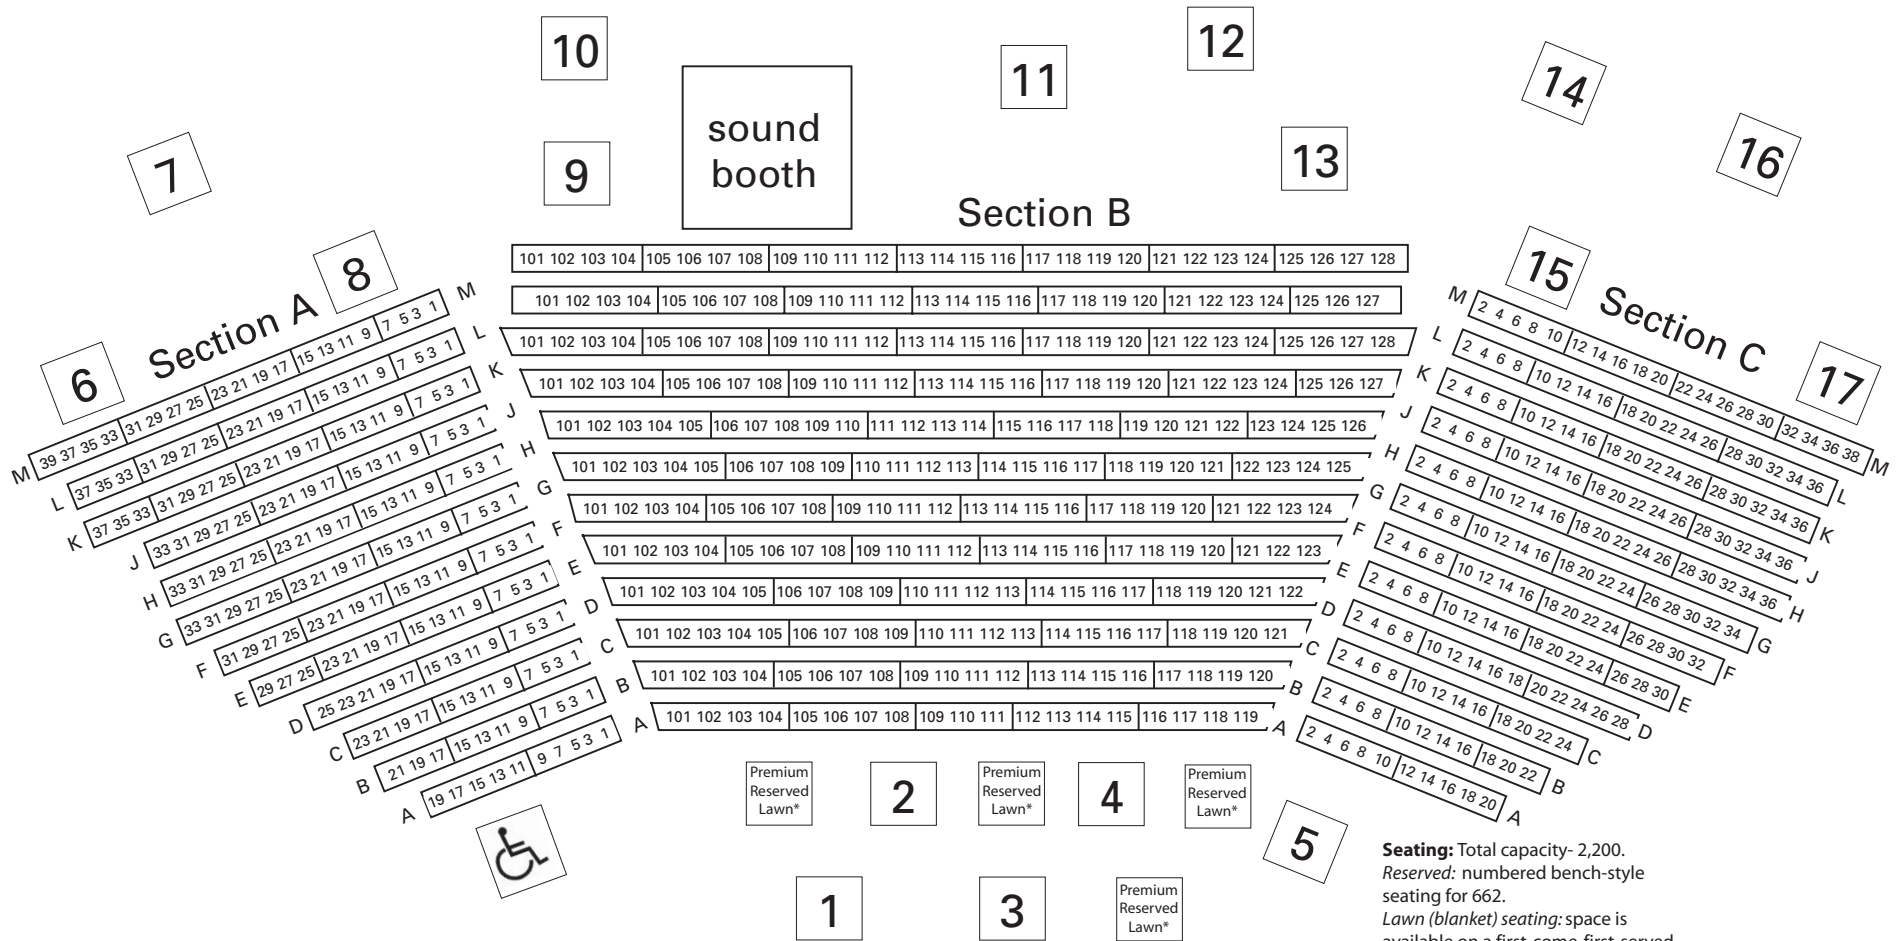

Britt Pavilion Reserved Seating Chart

Seating: Total capacity- 2,200.
Reserved: numbered bench-style seating for 662.
Lawn (blanket) seating: space is available on a first-come, first-served basis on Britt's grassy hillside. 1,400 spaces behind reserved seats. 150 spaces in front of reserved seats. Limited space is available for lawn chairs on the sides behind the reserved seating.
***Exact location of premium reserved blankets may vary.**